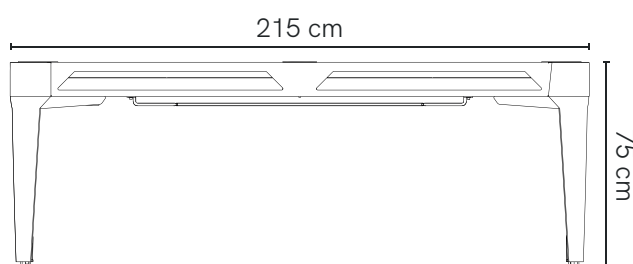

## TECHNICAL DETAILS

Type	American
Length	220 cm - 7,2 Ft
Weight	112 kg
Product dimensions	2150 x 1200 mm
Playing dimensions	1900 x 950 mm
Height	750 - 800 mm (adjustable feet)
Composite slate width	12 mm HPL panel (resin laminate)
Warranty	5 years