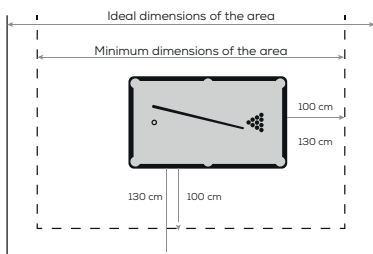

## TECHNICAL DETAILS

Type	American
Length	220 cm - 7,2 Ft
Weight	112 kg
Product dimensions	2150 x 1200 mm
Playing dimensions	1900 x 950 mm
Height	750 - 800 mm (adjustable feet)
Composite slate width	12 mm HPL panel (resin laminate)
Warranty	5 years

## MUST - HAVE

- Hyphen dining tops
- 2 HPL panels (10 mm resin laminate)
- 1 « Wood » decor option (reversible : 1 side light wood / 1 side dark wood)
- 1 « Stone » decor option (reversible : 1 side light stone / 1 side dark stone)
- Number of place settings : 6 to 10 place settings maximum
- Individual dining top weight : 18 kg
- Individual dining top dimensions : 1075 x 1200 mm

### Play area dimensions

Minimum room dimensions required  
Ideal room dimensions required

4300 x 3350 mm  
4700 x 3750 mm