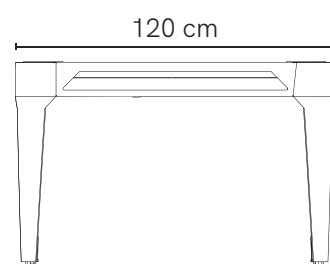

## TECHNICAL DETAILS

Type	American
Length	220 cm - 7,2 Ft
Weight	112 kg
Product dimensions	2150 x 1200 mm
Playing dimensions	1900 x 950 mm
Height	750 - 800 mm (adjustable feet)
Composite slate width	12 mm HPL panel (resin laminate)
Warranty	5 years

### Play area dimensions

Minimum room dimensions required  
Ideal room dimensions required

4300 x 3350 mm  
4700 x 3750 mm