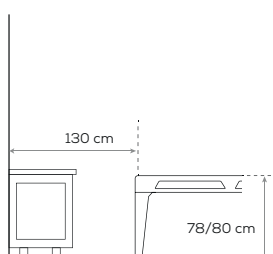

## TECHNICAL DETAILS

Type	American
Length	220 cm - 7,2 Ft
Weight	112 kg
Product dimensions	2150 x 1200 mm
Playing dimensions	1900 x 950 mm
Height	750 - 800 mm (adjustable feet)
Composite slate width	12 mm HPL panel (resin laminate)
Warranty	5 years

## MUST - HAVE

- Hyphen dining tops
- 2 HPL panels (10 mm resin laminate)
- 1 « Wood » decor option (reversible : 1 side light wood / 1 side dark wood)
- 1 « Stone » decor option (reversible : 1 side light stone / 1 side dark stone)
- Number of place settings : 6 to 10 place settings maximum
- Individual dining top weight : 18 kg
- Individual dining top dimensions : 1075 x 1200 mm

### Play area dimensions

Minimum room dimensions required  
Ideal room dimensions required

4300 x 3350 mm  
4700 x 3750 mm